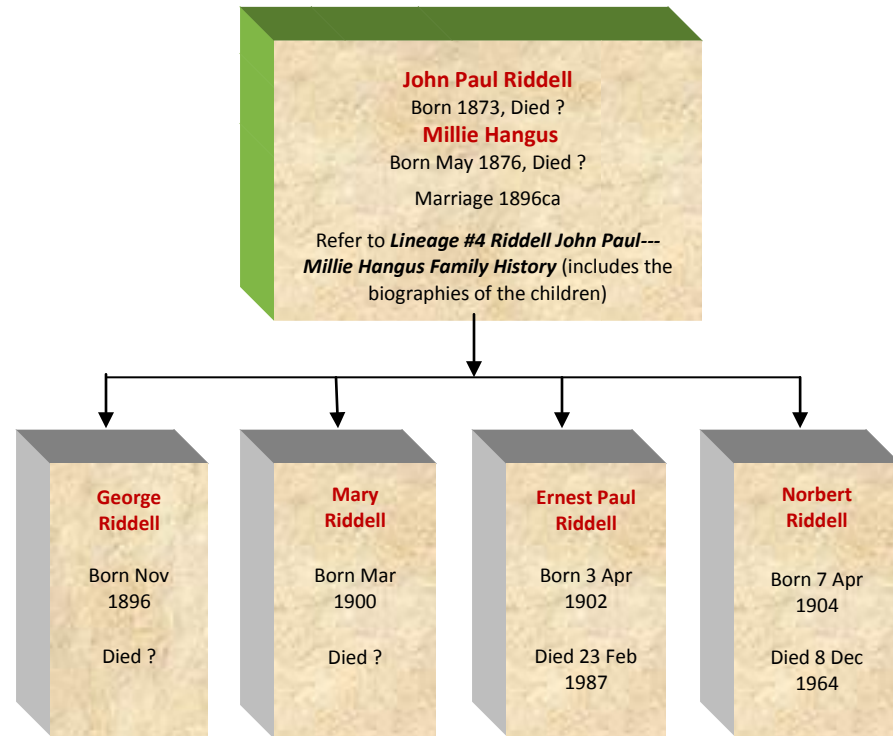

Riddell Family Tree Lineage

Two of the sons, William Joseph and Joseph Edward Lawrence, have been identified while the remaining son and daughter, who both died in infancy, have not been identified.

For continuation of William Henry Riddell's Family Tree refer to his second marriage on page 3.

Minnie Maude and Bertha Mary Theodora were adopted by William and Margaret from William's brother George Francis Riddell. Reference George Francis Riddell---Mary Jane Martin Family History.

William Henry Riddell's Family Tree lineage ends after the death of Minnie Maude since she was the last living issue from William's marriages.

* For the continuation of Minnie Maude's biography after her adoption refer to **William Henry Riddell---Margaret Hennrietta Redmond Family History [Biography of Minnie Maude Riddell (Mother Mary Carmel)]**

For continuation of George Francis Riddell's Family Tree refer to his second marriage on page 5.

Augustus G. Riddell and Mary J. Hanna's Family Tree lineage ends after the death of their son Roy H. Riddell since he was the last living issue from their marriage.