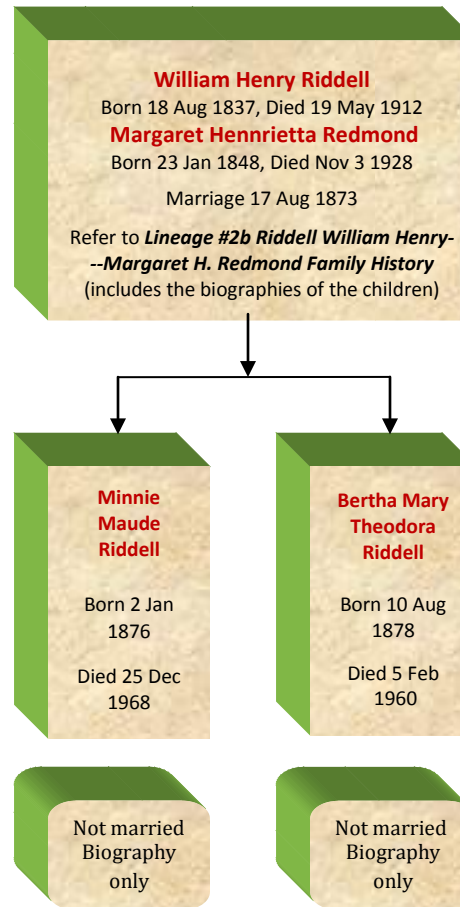

Riddell Family Tree Lineage

Two of the sons, William Joseph and Joseph Edward Lawrence, have been identified while the remaining son and daughter, who both died in infancy, have not been identified.

For continuation of William Henry Riddell's Family Tree refer to his second marriage on page 3.

Minnie Maude and Bertha Mary Theodora were adopted by William and Margaret from William's brother George Francis Riddell. Reference George Francis Riddell---Mary Jane Martin Family History.

William Henry Riddell's Family Tree lineage ends after the death of Minnie Maude since she was the last living issue from William's marriages.

* For the continuation of Minnie Maude's biography after her adoption refer to **William Henry Riddell---Margaret Hennrietta Redmond Family History [Biography of Minnie Maude Riddell (Mother Mary Carmel)]**