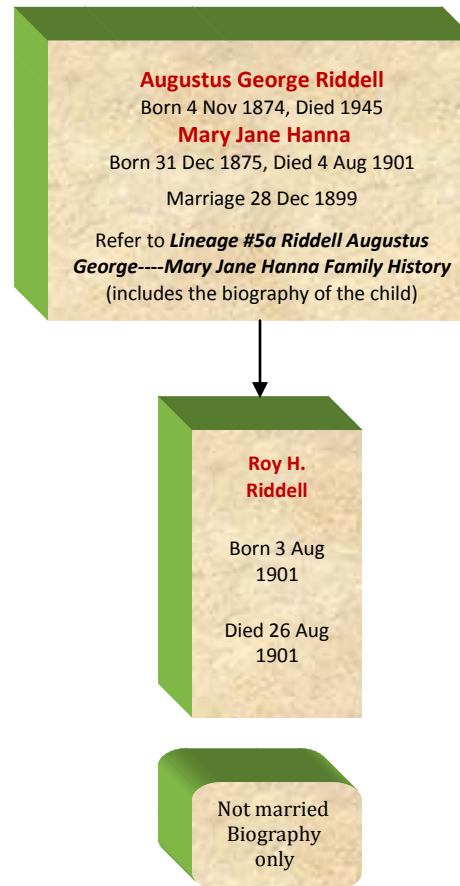

Augustus G. Riddell and Mary J. Hanna's Family Tree lineage ends after the death of their son Roy H. Riddell since he was the last living issue from their marriage.

For continuation of Augustus Riddell's Family Tree refer to his second marriage on page 8.