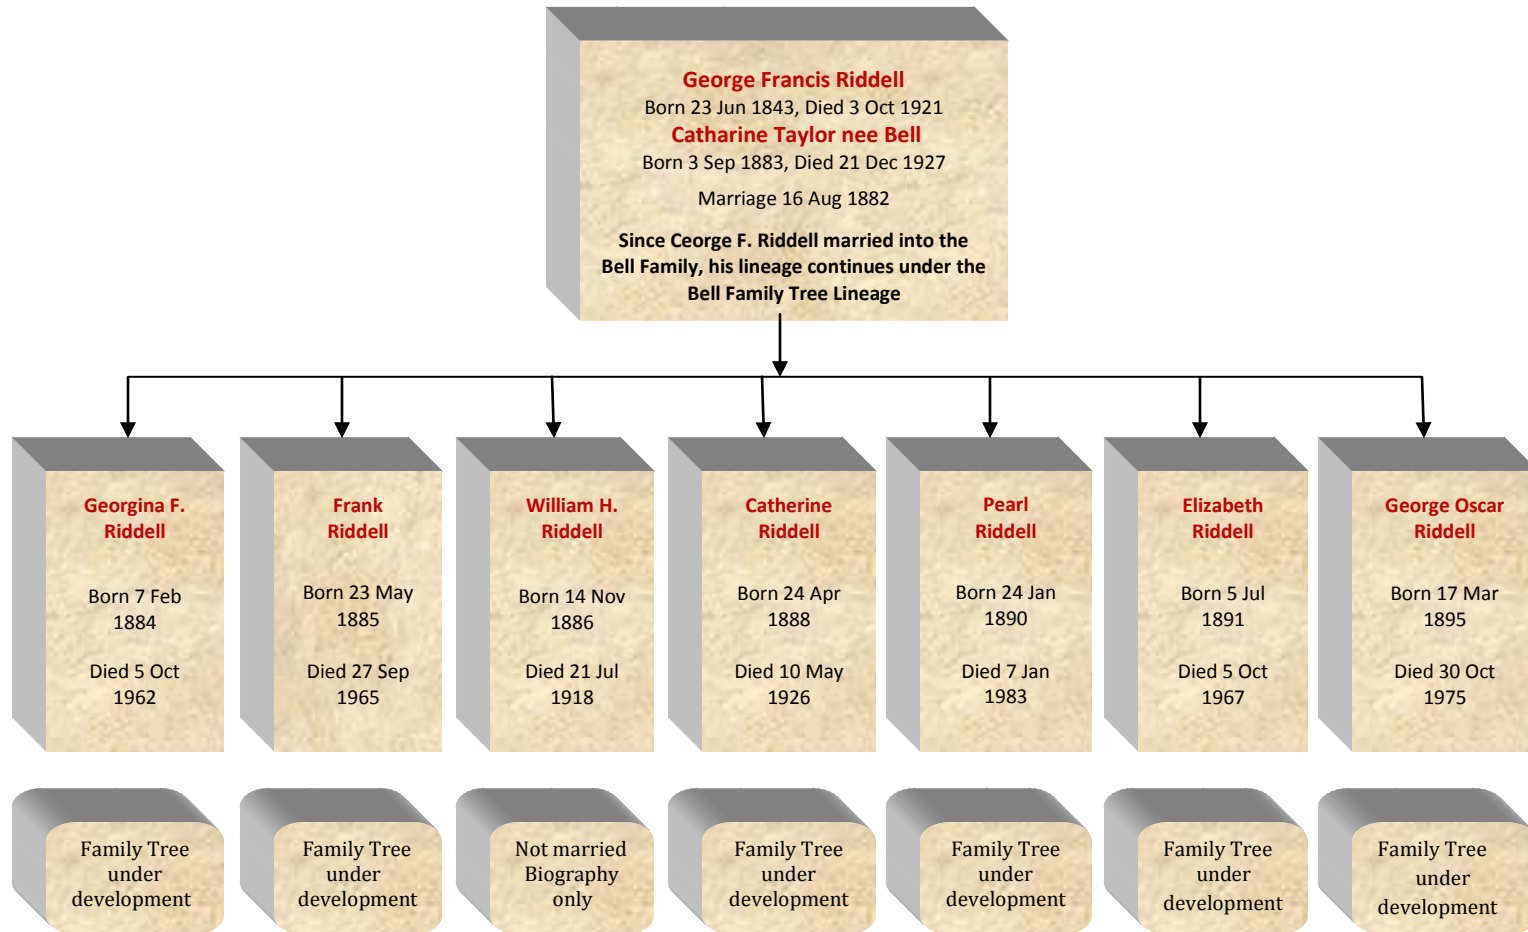

Riddell Family Tree Lineage

Two of the sons, William Joseph and Joseph Edward Lawrence, have been identified while the remaining son and daughter, who both died in infancy, have not been identified.

For continuation of William Henry Riddell's Family Tree refer to his second marriage on page 3.

Minnie Maude and Bertha Mary Theodora were adopted by William and Margaret from William's brother George Francis Riddell. Reference George Francis Riddell---Mary Jane Martin Family History.

William Henry Riddell's Family Tree lineage ends after the death of Minnie Maude since she was the last living issue from William's marriages.

* For the continuation of Minnie Maude's biography after her adoption refer to **William Henry Riddell---Margaret Hennrietta Redmond Family History [Biography of Minnie Maude Riddell (Mother Mary Carmel)]**

For continuation of George Francis Riddell's Family Tree refer to his second marriage on page 5.

Augustus G. Riddell and Mary J. Hanna's Family Tree lineage ends after the death of their son Roy H. Riddell since he was the last living issue from their marriage.