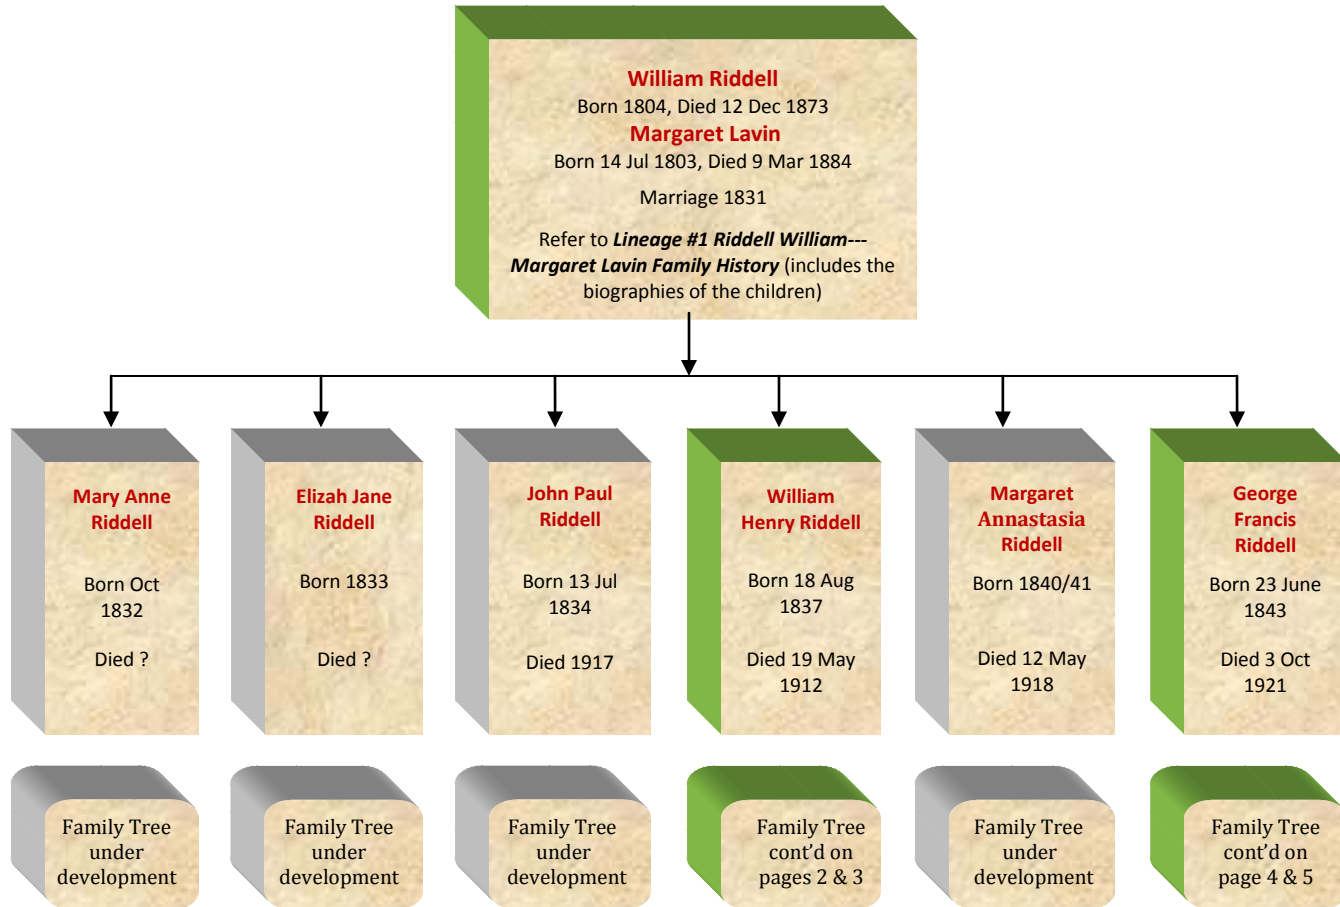

Riddell Family Tree Lineage

Two of the sons, William Joseph and Joseph Edward Lawrence, have been identified while the remaining son and daughter, who both died in infancy, have not been identified.

For continuation of William Henry Riddell's Family Tree refer to his second marriage on page 3.

Minnie Maude and Bertha Mary Theodora were adopted by William and Margaret from William's brother George Francis Riddell. Reference George Francis Riddell---Mary Jane Martin Family History.

William Henry Riddell's Family Tree lineage ends after the death of Minnie Maude since she was the last living issue from William's marriages.

* For the continuation of Minnie Maude's biography after her adoption refer to **William Henry Riddell---Margaret Hennrietta Redmond Family History [Biography of Minnie Maude Riddell (Mother Mary Carmel)]**

For continuation of George Francis Riddell's Family Tree refer to his second marriage on page 5.

Augustus G. Riddell and Mary J. Hanna's Family Tree lineage ends after the death of their son Roy H. Riddell since he was the last living issue from their marriage.