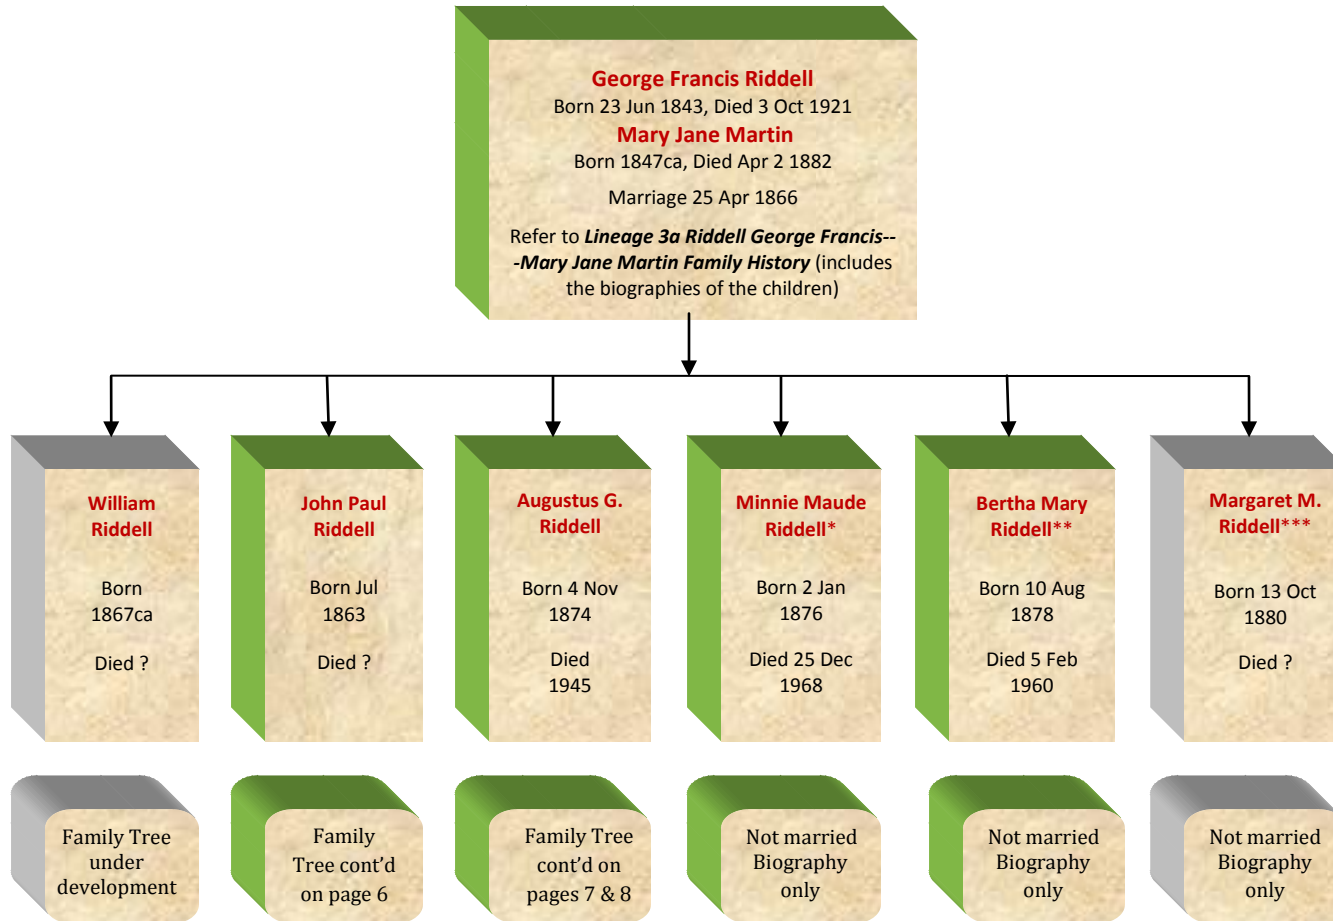

Riddell Family Tree Lineage

Two of the sons, William Joseph and Joseph Edward Lawrence, have been identified while the remaining son and daughter, who both died in infancy, have not been identified.

For continuation of William Henry Riddell's Family Tree refer to his second marriage on page 3.

Minnie Maude and Bertha Mary Theodora were adopted by William and Margaret from William's brother George Francis Riddell. Reference George Francis Riddell---Mary Jane Martin Family History.

William Henry Riddell's Family Tree lineage ends after the death of Minnie Maude since she was the last living issue from William's marriages.

* For the continuation of Minnie Maude's biography after her adoption refer to **William Henry Riddell---Margaret Hennrietta Redmond Family History [Biography of Minnie Maude Riddell (Mother Mary Carmel)]**

For continuation of George Francis Riddell's Family Tree refer to his second marriage on page 5.

Augustus G. Riddell and Mary J. Hanna's Family Tree lineage ends after the death of their son Roy H. Riddell since he was the last living issue from their marriage.