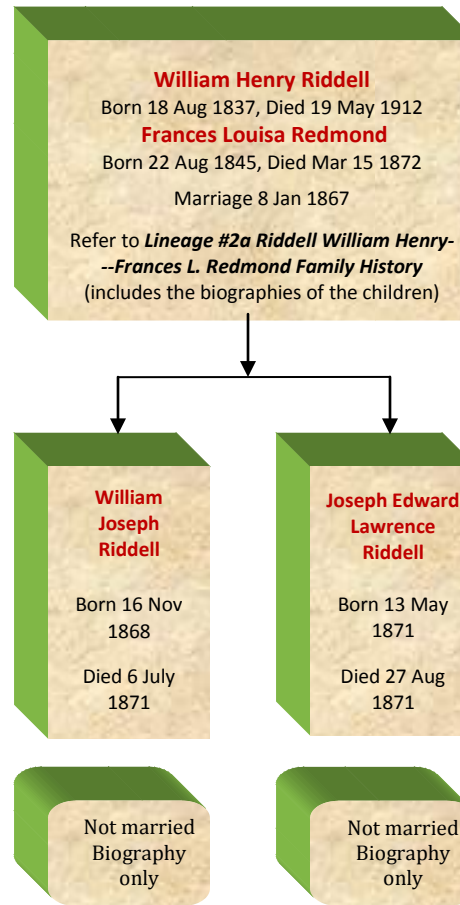

Riddell Family Tree Lineage

Two of the sons, William Joseph and Joseph Edward Lawrence, have been identified while the remaining son and daughter, who both died in infancy, have not been identified.

For continuation of William Henry Riddell's Family Tree refer to his second marriage on page 3.

Minnie Maude and Bertha Mary Theodora were adopted by William and Margaret from William's brother George Francis Riddell. Reference George Francis Riddell---Mary Jane Martin Family History.

William Henry Riddell's Family Tree lineage ends after the death of Minnie Maude since she was the last living issue from William's marriages.

* For the continuation of Minnie Maude's biography after her adoption refer to **William Henry Riddell---Margaret Hennrietta Redmond Family History [Biography of Minnie Maude Riddell (Mother Mary Carmel)]**